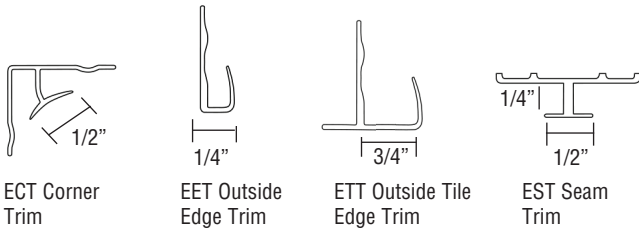

60" x 48" shower/tub walls EWK6048_

| | MODEL NO | DESCRIPTION |
|----------|------------------|-----------------------------|
| A | EWK604872 | Back Wall (1 panel) |
| B | or | Left End Wall (1 panel) |
| C | EWK604896 | Right End Wall (1 panel) |
| D | | Inside Corner Trim (2 pcs.) |
| E | EXK604824 | Extension Wall Kit (3 pcs) |
| D | | Inside Corner Trim (2 pcs.) |
| F | | Seam Joint Trim (2 pcs.) |

OPTIONS: STORAGE PODS

Available for on-site installation. Must be ordered separately. See Accessories Specification for further information.

STV Vertical Storage Pods

STH Horizontal Storage Pods

OPTIONS: ACCESSORIES

Available for on-site installation. Must be ordered separately. See Accessories Specification for further information.

Colored Aluminum Trim Kits

ECT Corner Trim

EET Outside Edge Trim

ETT Outside Tile Edge Trim