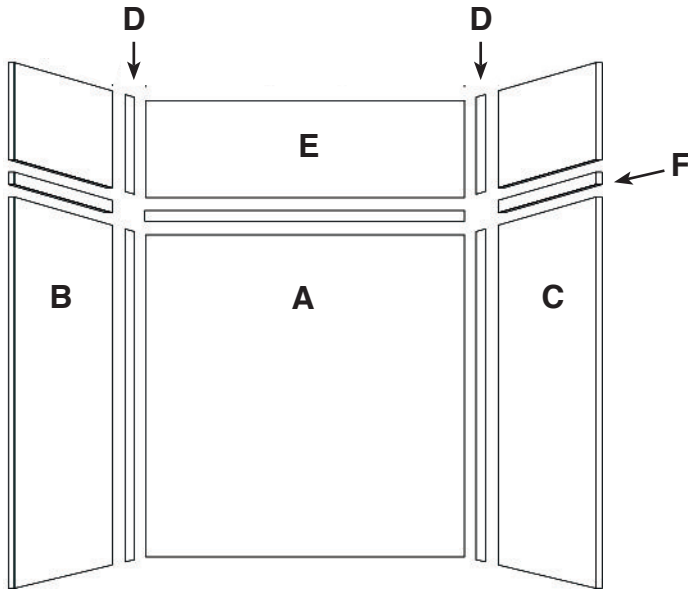

60" x 48" shower/tub walls EWK6048_

	MODEL NO	DESCRIPTION
A	EWK604872	Back Wall (1 panel)
B	or	Left End Wall (1 panel)
C	EWK604896	Right End Wall (1 panel)
D		Inside Corner Trim (2 pcs.)
E	EXK604824	Extension Wall Kit (3 pcs)
D		Inside Corner Trim (2 pcs.)
F		Seam Joint Trim (2 pcs.)

OPTIONS: STORAGE PODS

Available for on-site installation. Must be ordered separately. See Accessories Specification for further information.