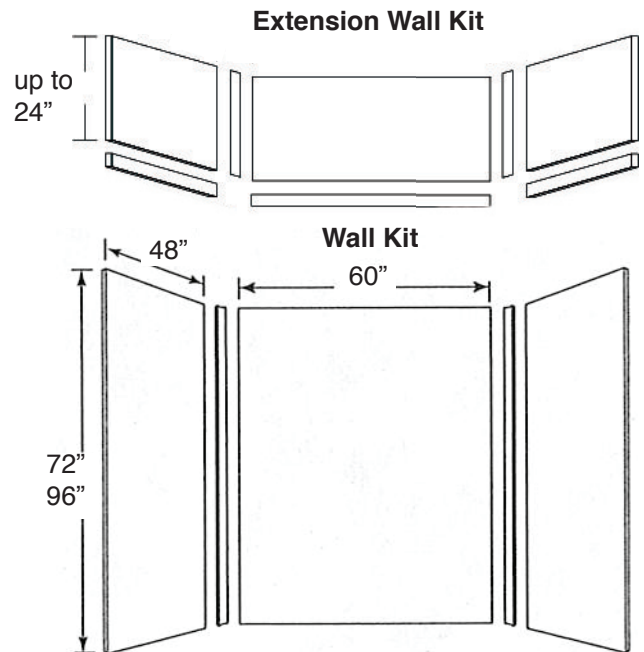

To Be Specified: Color

	Shower Walls Solid Colors	Color-Coordinated Inside Corner Trim
☐	31 White	31 White
☐	38 Bisque	38 Bisque
☐	39 Grey	39 Grey
	Pattern Colors	
☐	41 Bianca	31 White
☐	42 Dover Stone	39 Grey
☐	43 Sorento	38 Bisque
☐	44 Sea Fog	39 Grey
☐	45 Bleached Oak	38 Bisque
☐	46 Cameo	38 Bisque