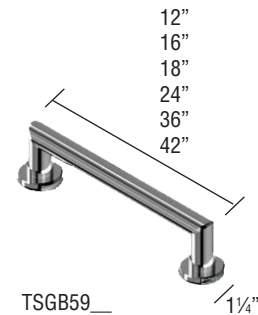

60" x 48" shower/tub walls EWK6048_

| | MODEL NO | DESCRIPTION |
|----------|------------------|-----------------------------|
| A | EWK604872 | Back Wall (1 panel) |
| B | or | Left End Wall (1 panel) |
| C | EWK604896 | Right End Wall (1 panel) |
| D | | Inside Corner Trim (2 pcs.) |
| E | EXK604824 | Extension Wall Kit (3 pcs) |
| D | | Inside Corner Trim (2 pcs.) |
| F | | Seam Joint Trim (2 pcs.) |

EST Seam Trim

SaraMar® Trim Kits

EFIM Flat Inside Corner Trim

Grab Bars

TSGB59_

Solid Surface Kits

ESSK8
2 Shower Shelves

ESTK8
2 Shower Shelves
and Soap Dish