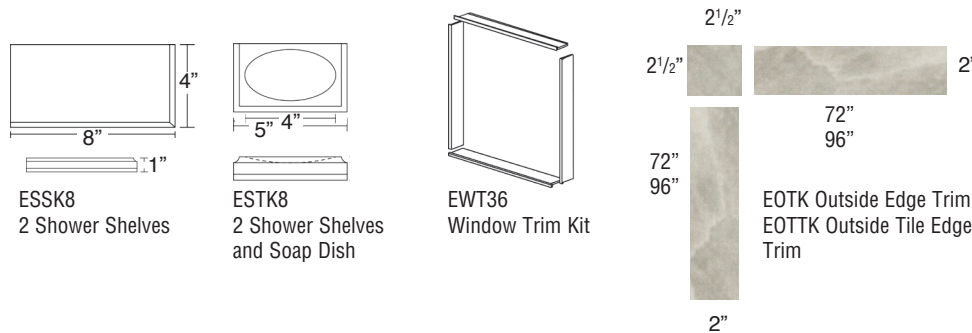

EST Seam Trim

SaraMar® Trim Kits

EFIM Flat Inside Corner Trim

Grab Bars

TSGB59_

Solid Surface Kits

ESSK8
2 Shower Shelves

ESTK8
2 Shower Shelves
and Soap Dish